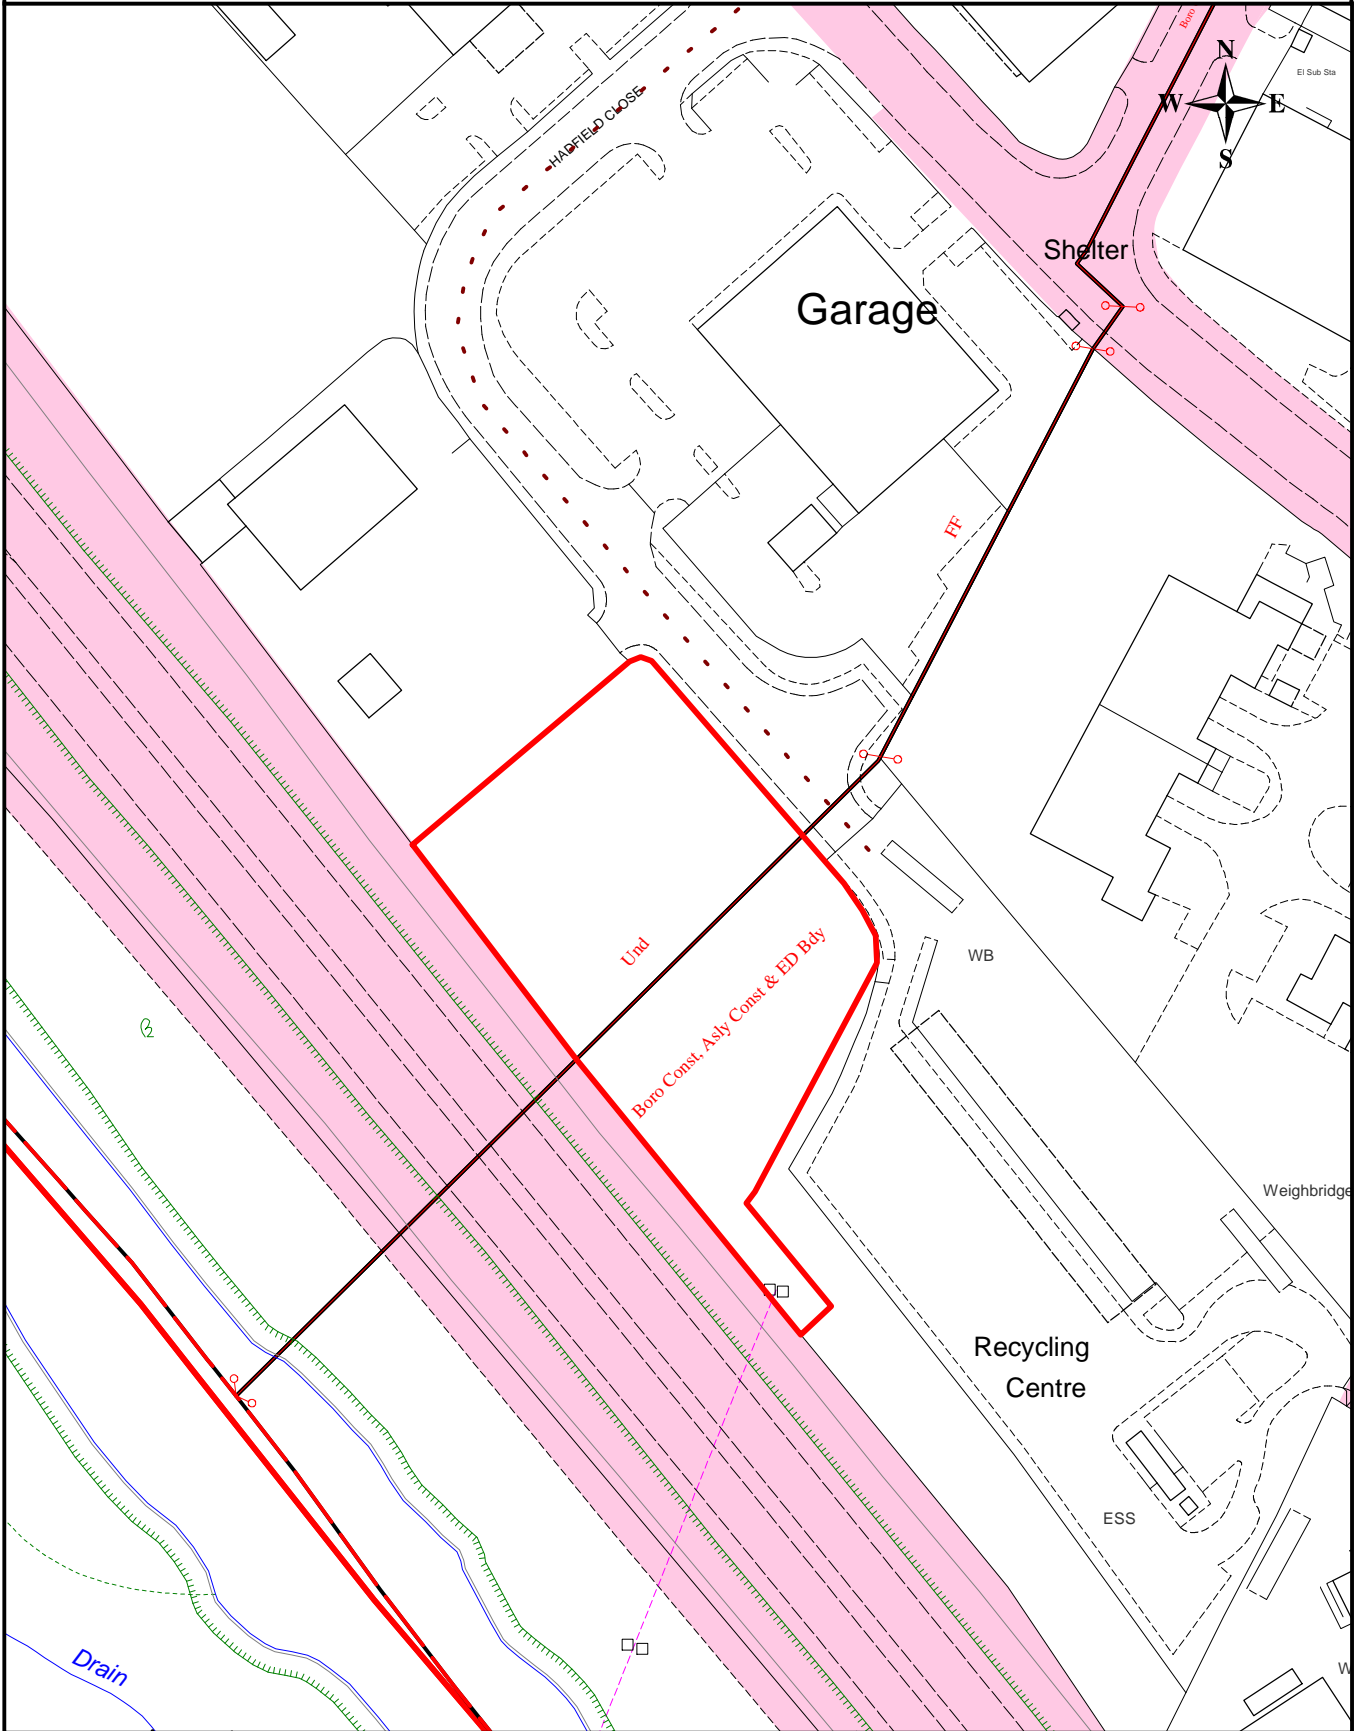

Land at Hadfield Close - 0.97 acres

Rev No.		Details			Based upon Ordnance Survey 1:1250 mapping with the permission of Her Majesty's Stationery Office © Crown Copyright. Unauthorised reproduction infringes Crown Copyright and may lead to prosecution or civil proceedings. Cardiff County Council 100023376 (2016)	
		Drawn by C776052	Scale 1:1250	Date 05/07/2018	Strategic Estates Division Cardiff County Council County Hall Cardiff CF10 4UW Director - Neil Hanratty	
		File Pathname / Project / Drawing No.			